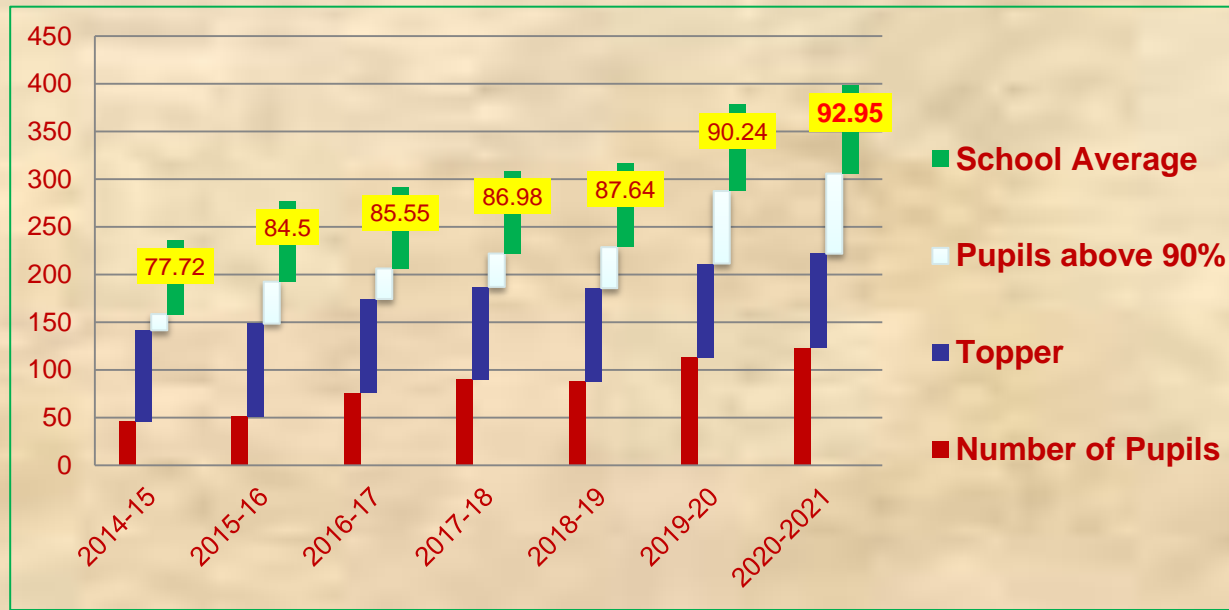

# Year Wise Progress

Academic Year	Number of Pupils	Topper	Pupils above 90%	School Average
2014-15	46	95.5	17	77.72
2015-16	51	97.5	44	84.50
2016-17	76	98.33	32	85.55
2017-18	90	97	35	86.98
2018-19	88	97.67	43	87.64
2019-20	113	98.50	76	90.24
2020-21	123	98.83	103	92.95